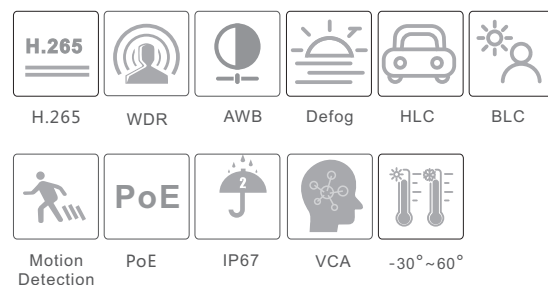

PVB-4225

4MP Network IR Water-proof
Bullet Camera

- 4MP (2560 × 1440) H.265 coding
- Max.resolution: 2560 × 1440
- ICR auto switch, true day / night, ROI coding
- 3D DNR, digital WDR, HLC, BLC, defog
- 30~50m IR night view distance
- DC12V/PoE power supply
- P2P function optional
- IP 67 ingress protection
- Support three streams
- Support remote monitoring by smart phones& tablet PCs with iOS and Android OS
- Intelligent analytics (optional): object removal detection, abnormal video signal detection, line crossing detection and region intrusion detection